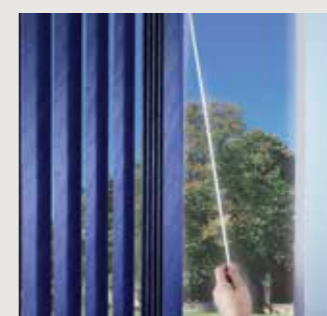

Mono command® wand

CHILD SAFETY!

Child Safety in the home is a primary concern for us all especially where young children are concerned, so to minimise the risk of unfortunate accidents we recommend the use of our safety options on all vertical blinds such as cord and chain tidy, cord and chain cleat and wand control.