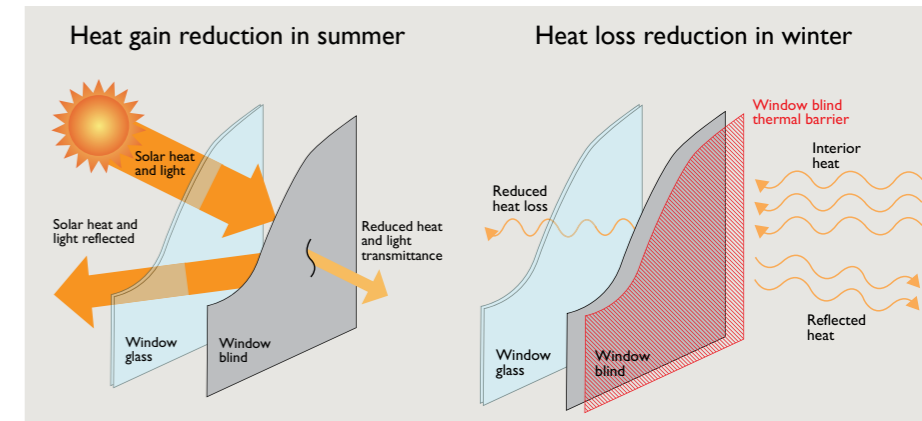

BE COOL... STAY WARM... SAVE MONEY

Window blinds reduce solar gain in your home during the summer months.

Reducing heat build up provides a more acceptable room temperature and reduces air conditioning requirements, saving you money.

Window blinds reduce the amount of heat lost through windows when it's cold outside.

This thermal loss reduction helps the heat stay in your home when you need it and reduces your heating costs.

Window blinds help you "Be Cool and Stay Warm" providing improved living conditions and saving energy.