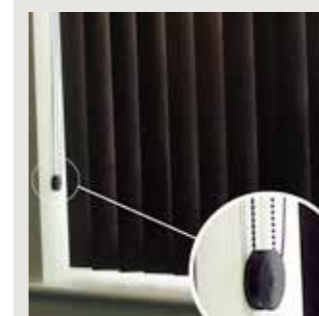

Cord and chain tidy