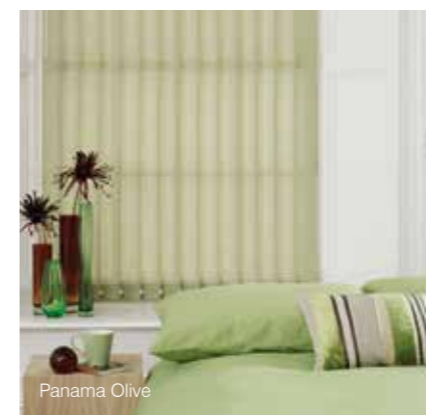

Regency Honey

Chatsworth White

Panama Olive